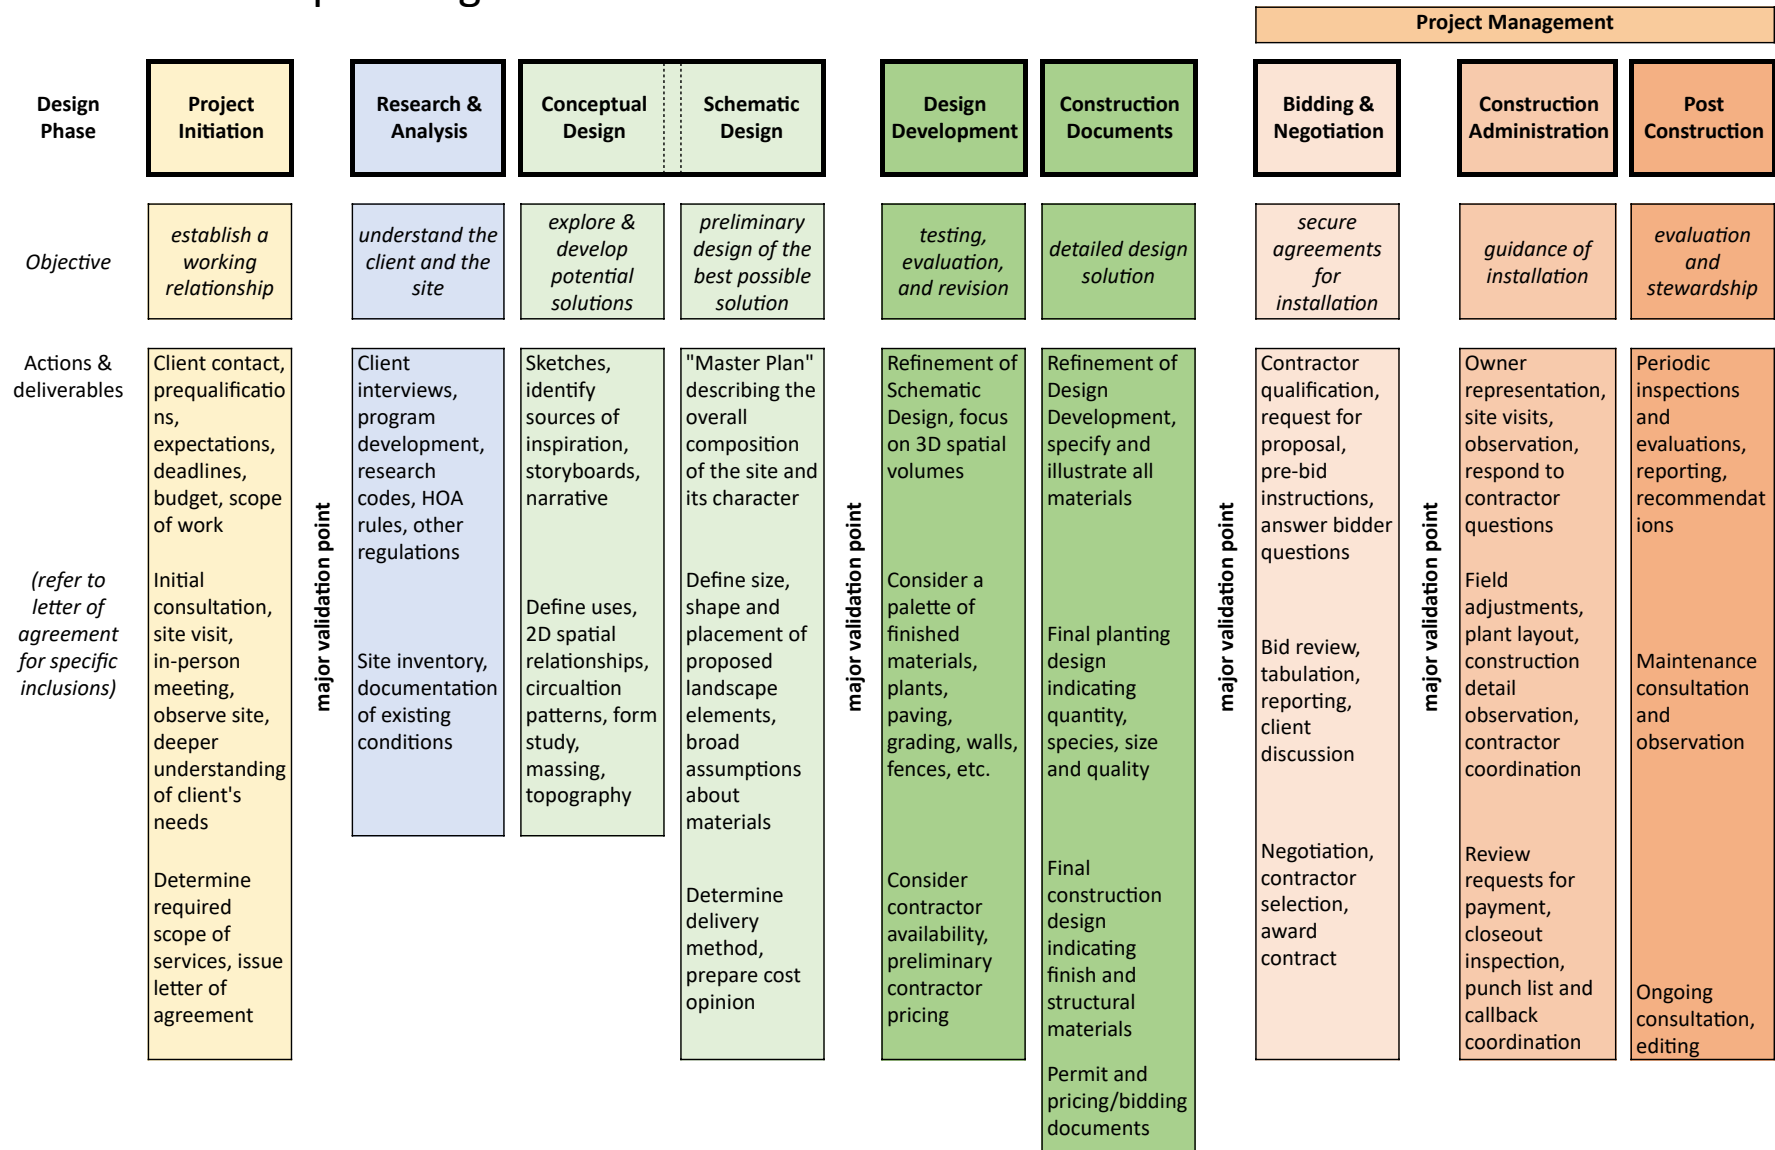

Landscape Design Process

This flowchart describes the sequence and terminology of our design process, which we follow as a guiding model in our approach to producing unique and engaging landscape solutions. It can be scaled and adapted to fit virtually any size project, from an urban back yard to a corporate campus.

maffei landscape design, LLC
 vision : leadership : realization